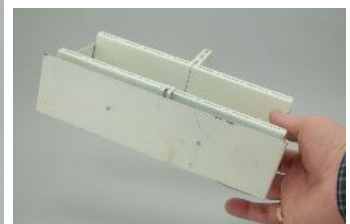

Rarity Rating.
This is subjective.

Not Rated