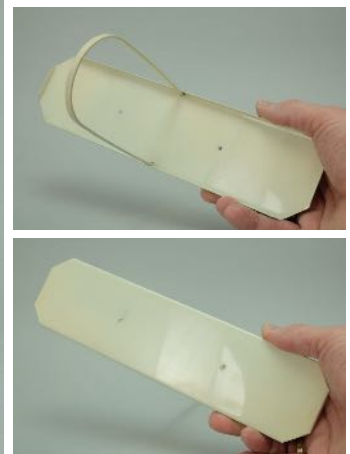

Rarity Rating.
This is subjective.

Not Rated