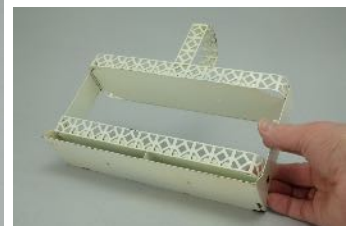

Rarity Rating.
This is subjective.

Not Rated