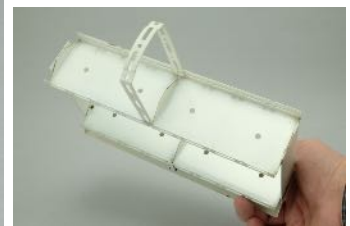

Rarity Rating.
This is subjective.

Not Rated