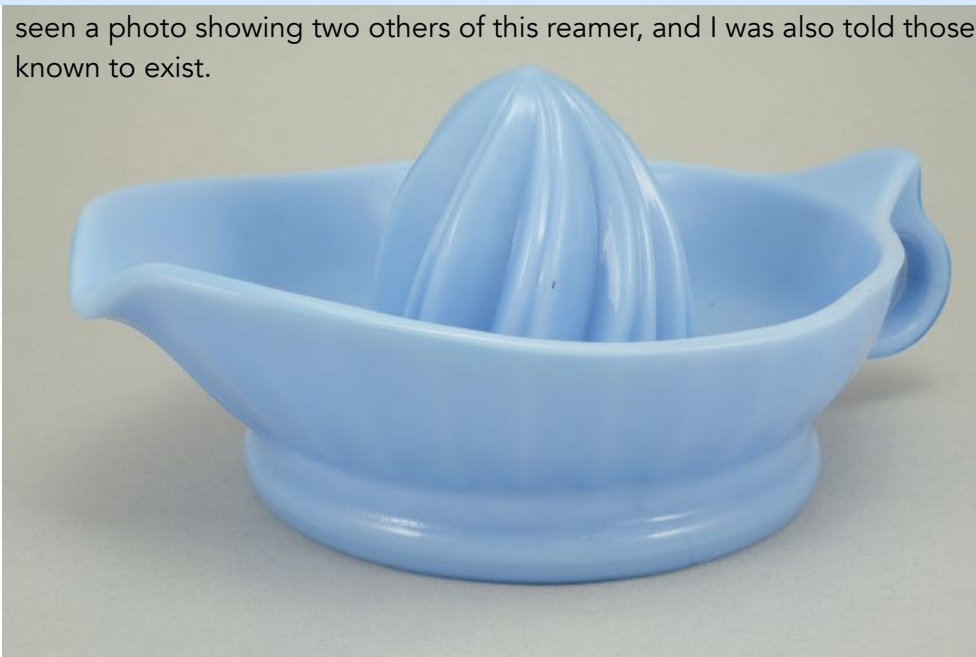

This list was last updated on Apr 28, 2024.

Canada shipping and fees are extra.

To Order: Contact me at bruce@kieffer.us, Bruce Kieffer on FB Messenger, or text to 612-819-9615

Item #252 Price - $2,250 Shipping and insurance cost - $56

Price is for all items shown in the main (largest) photo

Price is based on comp sales - No Sep 2, 2023 Date of last price check/update

Condition - Mint 8 More photos available.

Company - Jeannette Color - Delphite Blue Type - Reamer

Other - Loop Handle

Pattern - Ribbed V

Lettering - Size - Orange

Shape - Orange Lid Type -

Details:

This type of collectable glass inherently has mold lines and mold marks, minor defects, internal bubbles, and swirls of color. Please review all photos and ask questions.

Graded higher due to rarity. There is a horizontal mold separation line in the loop handle. In person, it can be seen that the glass flowed in both directions to this defect (see photos). There is one embedded dark spot on one of the juicer vanes, and one in the bottom of the reamer bowl. There is an indentation deformation on the rim near the handle (see photos). There are molding deformation on the vanes near the intersection of the cone and reamer bowl (see photos). I have seen a photo showing two others of this reamer, and I was also told those were the only others known to exist.

Rarity Rating.

This is subjective.

Extremely Rare