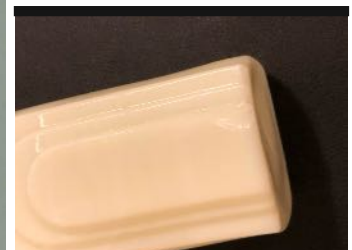

Rarity Rating.
This is subjective.

Rare