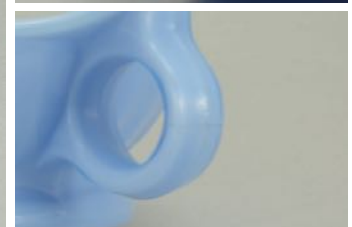

This list was last updated on Apr 28, 2024.

Canada shipping and fees are extra.

To Order: Contact me at bruce@kieffer.us, Bruce Kieffer on FB Messenger, or text to 612-819-9615

Item #252 Price - $2,250 Shipping and insurance cost - $56

Price is for all items shown in the main (largest) photo

Price is based on comp sales - No Sep 2, 2023 Date of last price check/update

Condition - Mint 8 More photos available.

Company - Jeannette Color - Delphite Blue Type - Reamer

Other - Loop Handle

Pattern - Ribbed V

Lettering - Size - Orange

Shape - Orange Lid Type -

Details:

This type of collectable glass inherently has mold lines and mold marks, minor defects, internal bubbles, and swirls of color. Please review all photos and ask questions.

Graded higher due to rarity. There is a horizontal mold separation line in the loop handle. In person, it can be seen that the glass flowed in both directions to this defect (see photos). There is one embedded dark spot on one of the juicer vanes, and one in the bottom of the reamer bowl. There is an indentation deformation on the rim near the handle (see photos). There are molding deformation on the vanes near the intersection of the cone and reamer bowl (see photos). I have seen a photo showing two others of this reamer, and I was also told those were the only others known to exist.

Rarity Rating.

This is subjective.

Extremely Rare