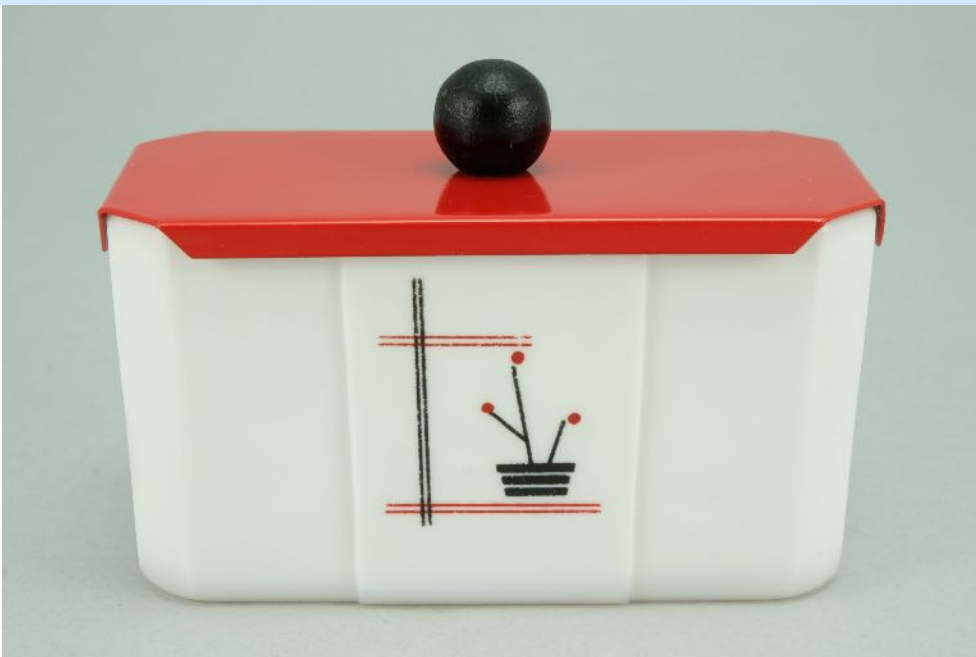

Details:

This type of collectable glass inherently has mold lines and mold marks, minor defects, internal bubbles, and swirls of color. Please review all photos and ask questions.

The lid has been professionally refinished.