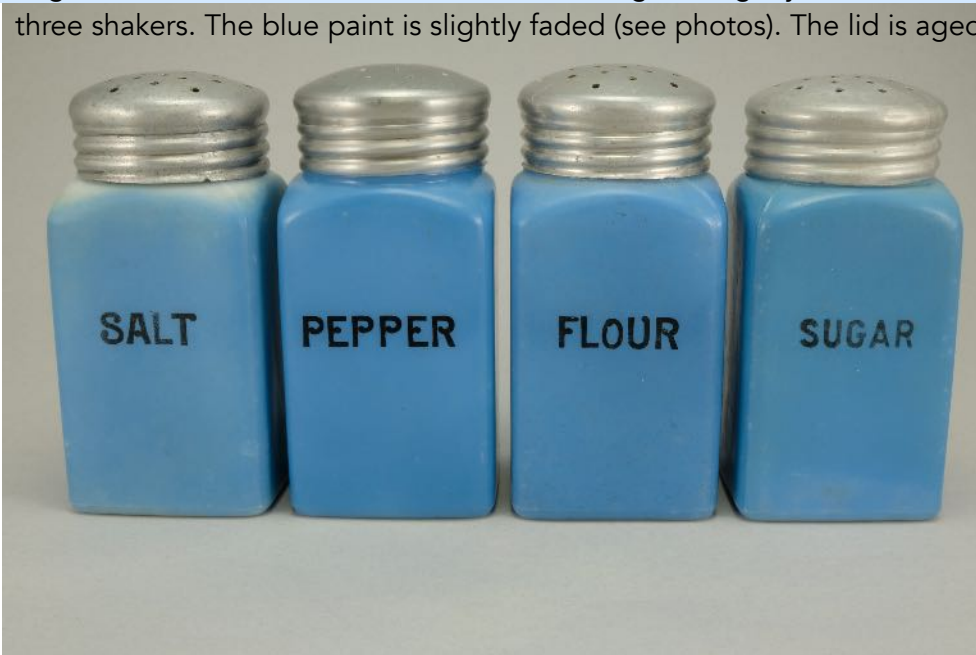

This list was last updated on Apr 13, 2024.

Canada shipping and fees are extra.

To Order: Contact me at bruce@kieffer.us, Bruce Kieffer on FB Messenger, or text to 612-819-9615

Item #303 Price - $150 Shipping and insurance cost - $20
Price is for all items shown in the main (largest) photo

Price is based on comp sales - No Nov 8, 2023 Date of last price check/update

Condition - Varied (see Details below) 7 More photos available.

Company - Hazel Atlas Color - Blue-FO Type - Range Set
Other - Salt, Pepper, Flour, Sugar
Pattern - Block Fancy
Lettering - Black Size - 10-oz
Shape - Square Lid Type - Metal

Details:

This type of collectable glass inherently has mold lines and mold marks, minor defects, internal bubbles, and swirls of color. Please review all photos and ask questions.

Salt - Fair condition. The blue paint is faded (see photos). The lid is aged and dented.

Pepper - Mint condition. One small spot of missing paint on the lower front right edge (see photos).

Flour - Excellent condition. The blue paint is slightly faded (see photos). The lid is aged.

Sugar - Excellent condition. NOTE: The lettering is a slightly different font compared to the other three shakers. The blue paint is slightly faded (see photos). The lid is aged.