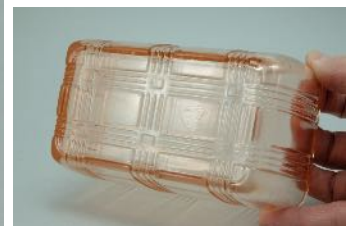

Rarity Rating.
This is subjective.

Not Rated