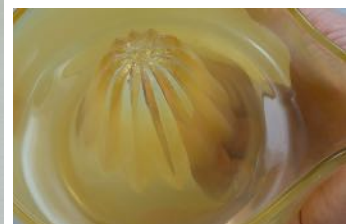

Rarity Rating.
This is subjective.

Extremely Rare