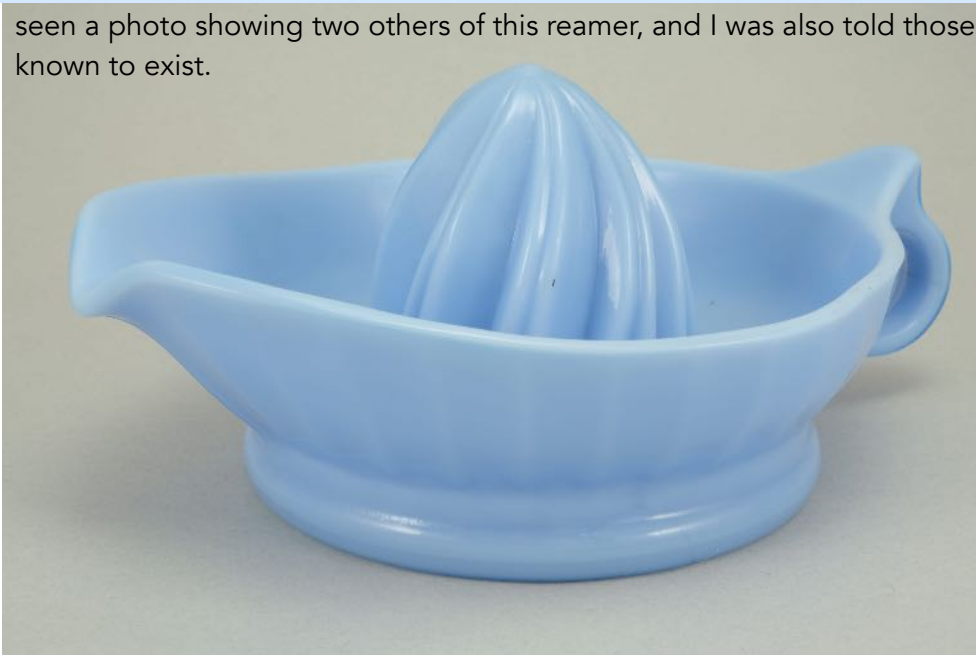

This list was last updated on Apr 12, 2024.

Canada shipping and fees are extra.

To Order: Contact me at bruce@kieffer.us, Bruce Kieffer on FB Messenger, or text to 612-819-9615

Item #252 Price - $2,250 Shipping and insurance cost - $56
Price is for all items shown in the main (largest) photo

Price is based on comp sales - No Sep 2, 2023 Date of last price check/update

Condition - Mint 8 More photos available.

Company - Jeannette Color - Delphite Blue Type - Reamer
Other - Loop Handle
Pattern - Ribbed V
Lettering - Size - Orange
Shape - Orange Lid Type -

Details:

This type of collectable glass inherently has mold lines and mold marks, minor defects, internal bubbles, and swirls of color. Please review all photos and ask questions.

Graded higher due to rarity. There is a horizontal mold separation line in the loop handle. In person, it can be seen that the glass flowed in both directions to this defect (see photos). There is one embedded dark spot on one of the juicer vanes, and one in the bottom of the reamer bowl. There is an indentation deformation on the rim near the handle (see photos). There are molding deformation on the vanes near the intersection of the cone and reamer bowl (see photos). I have seen a photo showing two others of this reamer, and I was also told those were the only others known to exist.

Rarity Rating.

This is subjective.

Extremely Rare