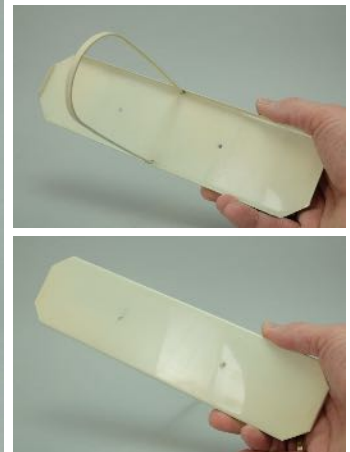

Rarity Rating.
This is subjective.

Not Rated